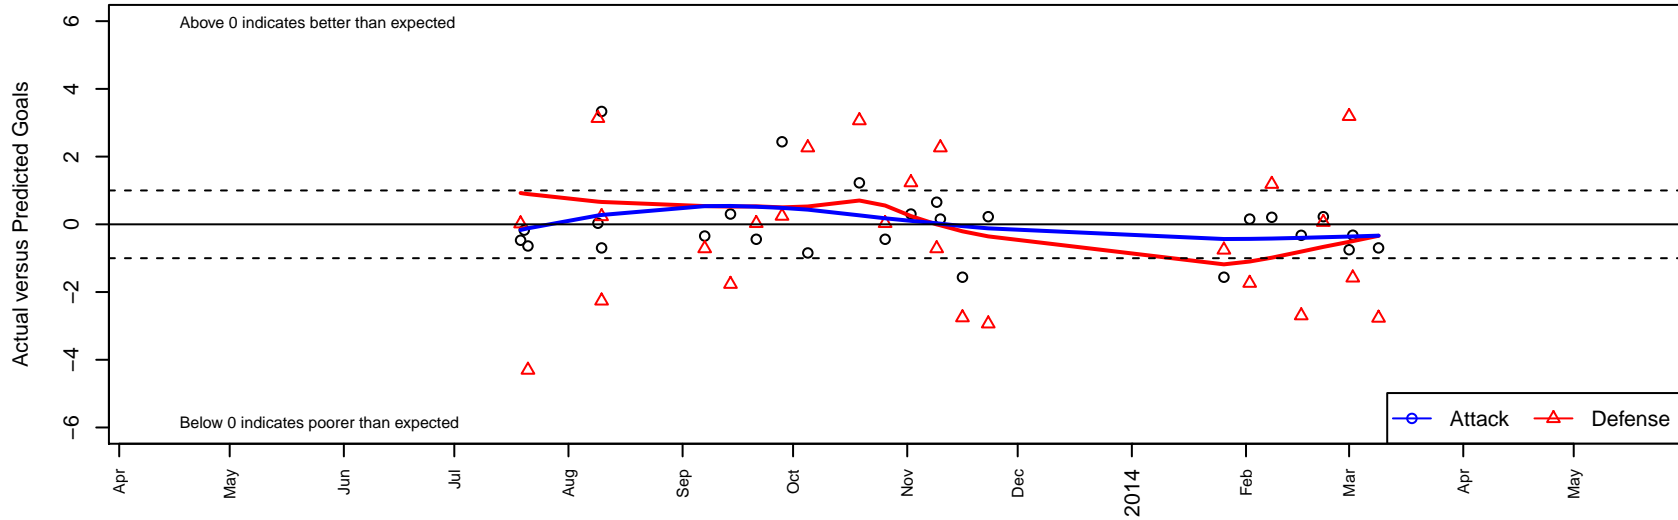

FWFC White B99

Federal Way FC
 Federal Way, WA
 B99 total strength=661
 attack=0.72 defense=0.53
 fall league = RCL B99 Div 5, Spr RCL B99 Div 5

Venues played:
 KITG BU14 Green
 Blast Off BU14 C
 RCL B99 Div 5
 Spr RCL B99 Div 5

alt names used:
 FWFC White B99
 FWFC B99 White
 FEDERAL WAY FC WHITE (WA)
 FEDERAL WAY FC 99' WHITE (WA)
 FWFC Storm White
 FWFC B99 White (B)

FWFC White B99
 Dots are actual minus expected GF (blue circles) and GA (red triangles).
 Blue line is smoothed change in attack strength. Red is smoothed change in defense strength.